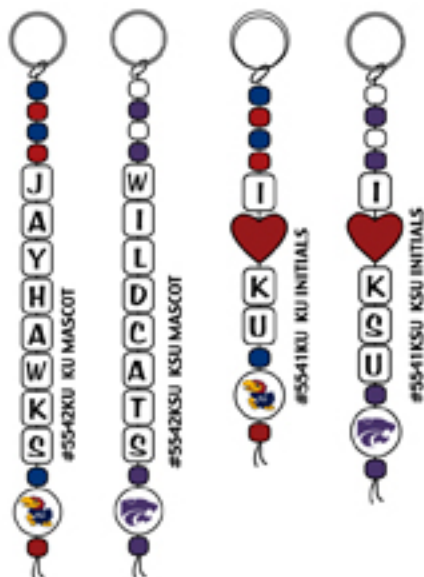

#5703 HAND DRAWN JAYHAWK
SHIRT COLOR: HEATHER

Youth & Adult

\$8.00

#5790 I BLEED PURPLE
SHIRT COLOR: PURPLE

\$8.00

#5787 GENERIC COLLEGIATE
SHIRT COLOR: PURPLE

\$8.00

#5697 ORIGINAL CIRCLE
SHIRT COLOR: PURPLE

\$8.00

#5792 DISTRESSED INITIALS
SHIRT COLOR: PURPLE

\$8.00

#5793 PROPERTY ARCH
SHIRT COLOR: PURPLE

\$8.00

#5781 ATHLETIC NUMBER
SHIRT COLOR: PURPLE

\$8.00

#5690 LIL' HUGE FAN
SHIRT COLOR: PURPLE

Youth

\$8.00

#5703 HAND DRAWN WILDCAT
SHIRT COLOR: HEATHER

Youth & Adult

\$8.00

COLLEGE BEADED KEYCHAINS
\$2.25 12 MIN/STYLE

CUSTOM 300 MIN. \$2.00
SET UP ROUND BEAD \$50/COLOR

COLLEGE CARABINER KEY RING
\$2.00 12 MIN/STYLE

#5575SR SIMPLE WU SHOOTER
\$ 2.75

#5575SH SIMPLE WU SHOT
\$ 2.50

#5755 SIMPLE WU HAT
EMBROIDERED BLACK
\$8.00

#5575 KU LABEL SPORT Sandwich Bill
#5575 KSU LABEL SPORT Sandwich Bill
EMBROIDERED HAT
PRICE-\$8.00